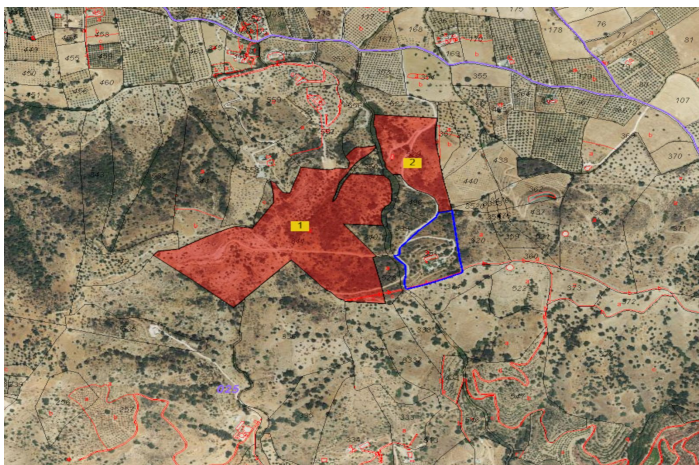

Land for sale in Coín, Coín

1,000,000 €

Reference: R4454641 Plot Size: 100,000m²

Valle del Guadalhorce, Coín

Plot for sale in , Coin with with orientation north. Regarding property dimensions, it has 100,000 m² plot. Has the following facilities mountainside.

Features:

North