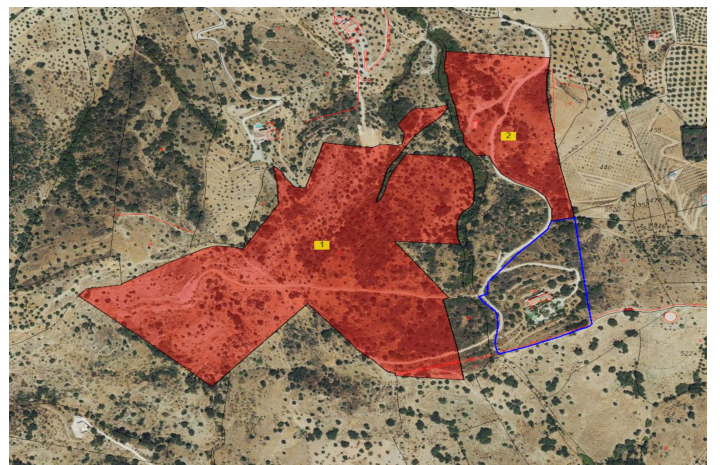

Land for sale in Coín, Coín

1,000,000 €

Reference: R4454641 Plot Size: 100,000m²

Valle del Guadalhorce, Coín

Plot for sale in , Coin with with orientation north. Regarding property dimensions, it has 100,000 m² plot. Has the following facilities mountainside.

Features:

North