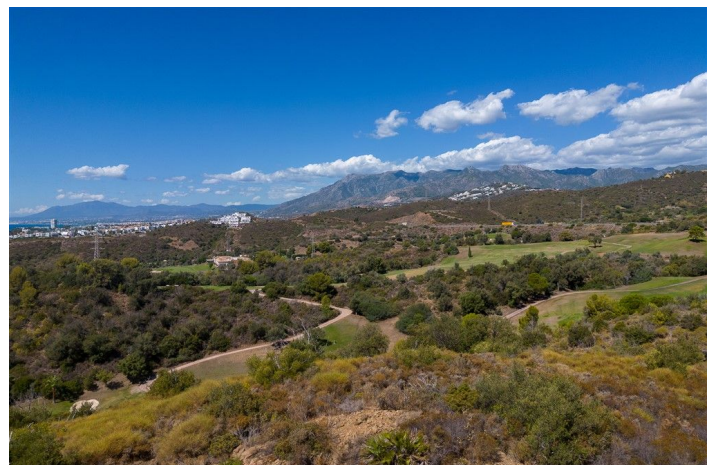

Residential Plot for sale in El Rosario, Marbella

550,000 €

Reference: R4410694 Plot Size: 1,456m²

Costa del Sol, El Rosario

Fantastic, large, elevated, corner plot available in El Rosario.

This plot is fantastically positioned to enjoy incredible 180 degree views of the sea, golf courses, the Coast and all the way over to Gibraltar and Africa.

The location and position of the plot guarantees that the views will never be obstructed.

Perfect opportunity to build your dream property on a plot of land that is unbeaten in an area that is already developing quickly.

Don't miss out on this incredible opportunity!

Features:

Orientation

South East

Views

Sea

Mountain

Country