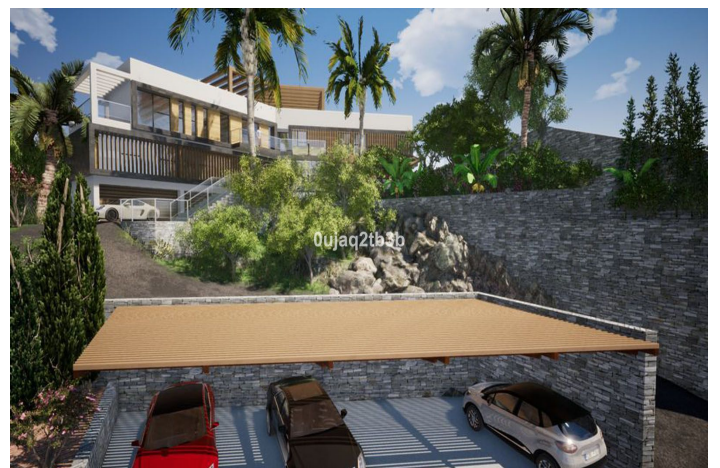

Residential Plot for sale in El Rosario, Marbella

555,000 €

Reference: R3888871 Plot Size: 1,704m²

Costa del Sol, El Rosario

Magnificent plot in a great location and walking distance to Sports center, commercial center, services and amenities. There is a project to build a very large house taking advantage of the slope in the plot. South-West oriented. El Rosario is a consolidated residential area with high demand for plots and properties.

Features:**Orientation**

West

Utilities

Electricity

Drinkable Water

Telephone

Views

Mountain

Panoramic

Garden

Street

Category

Investment

Golf

Resale

With Planning Permission