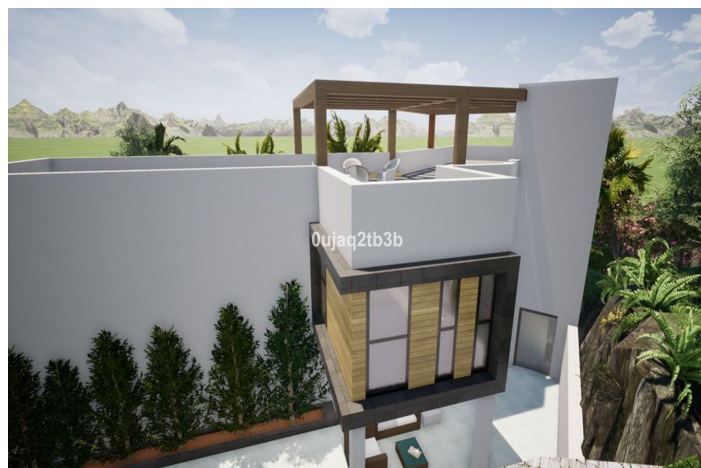

Residential Plot for sale in El Rosario, Marbella

555,000 €

Reference: R3888871 Plot Size: 1,704m²

Costa del Sol, El Rosario

Magnificent plot in a great location and walking distance to Sports center, commercial center, services and amenities. There is a project to build a very large house taking advantage of the slope in the plot. South-West oriented. El Rosario is a consolidated residential area with high demand for plots and properties.

Features:**Orientation**

West

Utilities

Electricity

Drinkable Water

Telephone

Views

Mountain

Panoramic

Garden

Street

Category

Investment

Golf

Resale

With Planning Permission