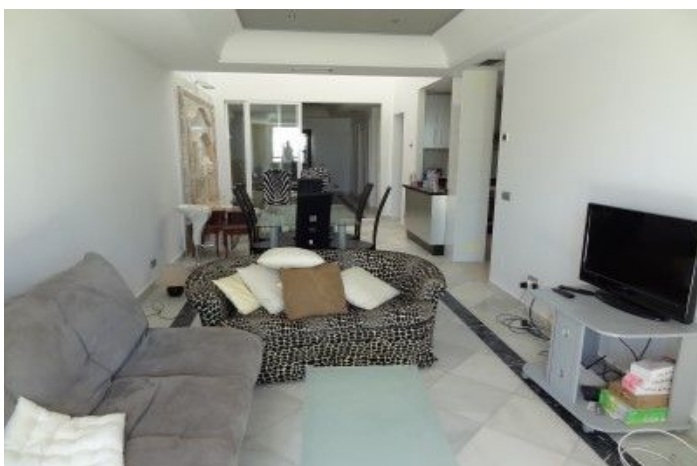

## Costa del Sol, Puerto Banús

This unique large beachfront garden duplex occupies the front line to the beach only steps away from a private gate onto the promenade in Puerto Banus. The unique property has been sub-divided into 4 separate apartments sharing a common private entry foyer to ideally suit a large extended family or group of friends buying together, or as a rental investment. Each of the apartments has its own title deed, allowing a buyer re-sell any of the properties. Options exist to re-combine the upper or lower 2 apartments, or the entire duplex. Located right on the beachfront in central Puerto Banus, there are two apartments on the ground floor with direct garden access, and two on the first floor with private terraces. All four apartments offer wonderful sea views right on the beachfront, and have their own small kitchens and lounges. There are 2 x 2 bed apartments (145m<sup>2</sup> each) + 2 x 1 bed apartments (130 m<sup>2</sup> each) each with their own entrances. 3 underground parking spaces included. The complex also offers a large communal swimming pool and direct beach access. A unique set-up right on the beachfront in Puerto Banus.