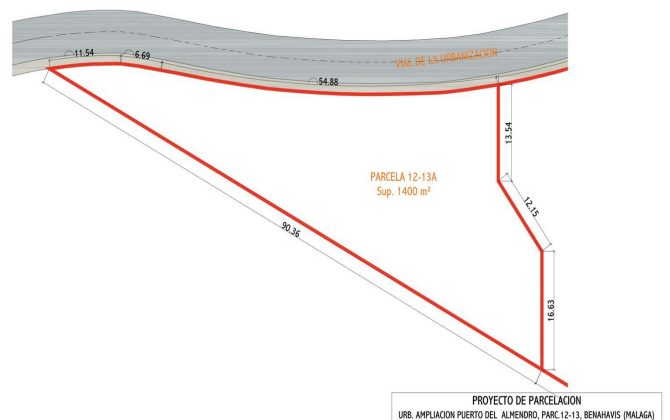

Residential Plot for sale in Benahavís, Benahavís

799,000 €

Reference: R4808110 Plot Size: 1,400m²