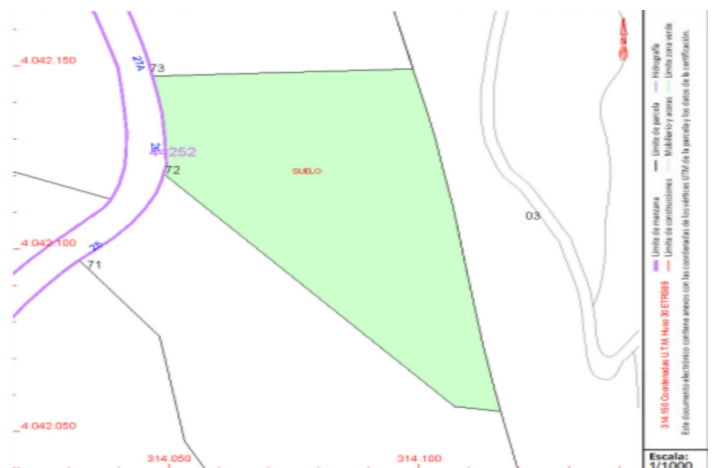

## Costa del Sol, Benahavís

Monte Mayor: Big plot with open views This plot is in the perfect setting to build a villa overlooking the green mountains of Benahavis and the lake in Monte Mayor. Monte Mayor is a gated urbanization, surrounded by green mountains, it is the ideal place to live as a family and get away from the hustle and bustle of the coast, but also only 15min by car from Puerto Banus and the village of Benahavis, the gastronomic jewel of the Costa del Sol