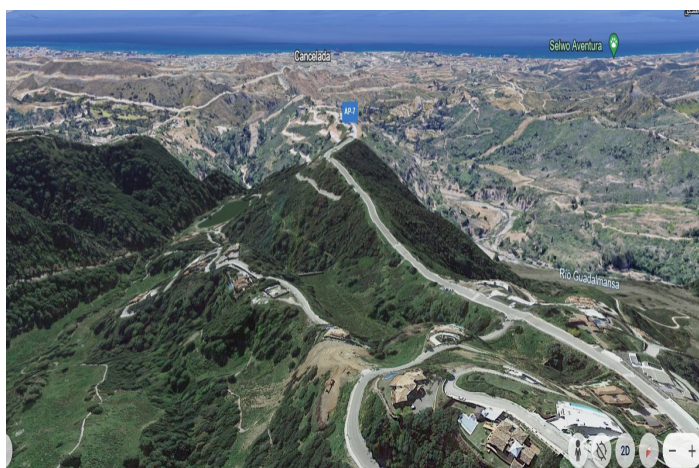

## Costa del Sol, Benahavís

Monte Mayor: Big plot with open views This plot is in the perfect setting to build a villa overlooking the green mountains of Benahavis and the lake in Monte Mayor. Monte Mayor is a gated urbanization, surrounded by green mountains, it is the ideal place to live as a family and get away from the hustle and bustle of the coast, but also only 15min by car from Puerto Banus and the village of Benahavis, the gastronomic jewel of the Costa del Sol

### Orientation

South West

### Views

Sea

Mountain

Panoramic

Country

Golf

Forest

### Setting

Close To Golf

Urbanisation

Country

Village

Mountain Pueblo

Close To Forest