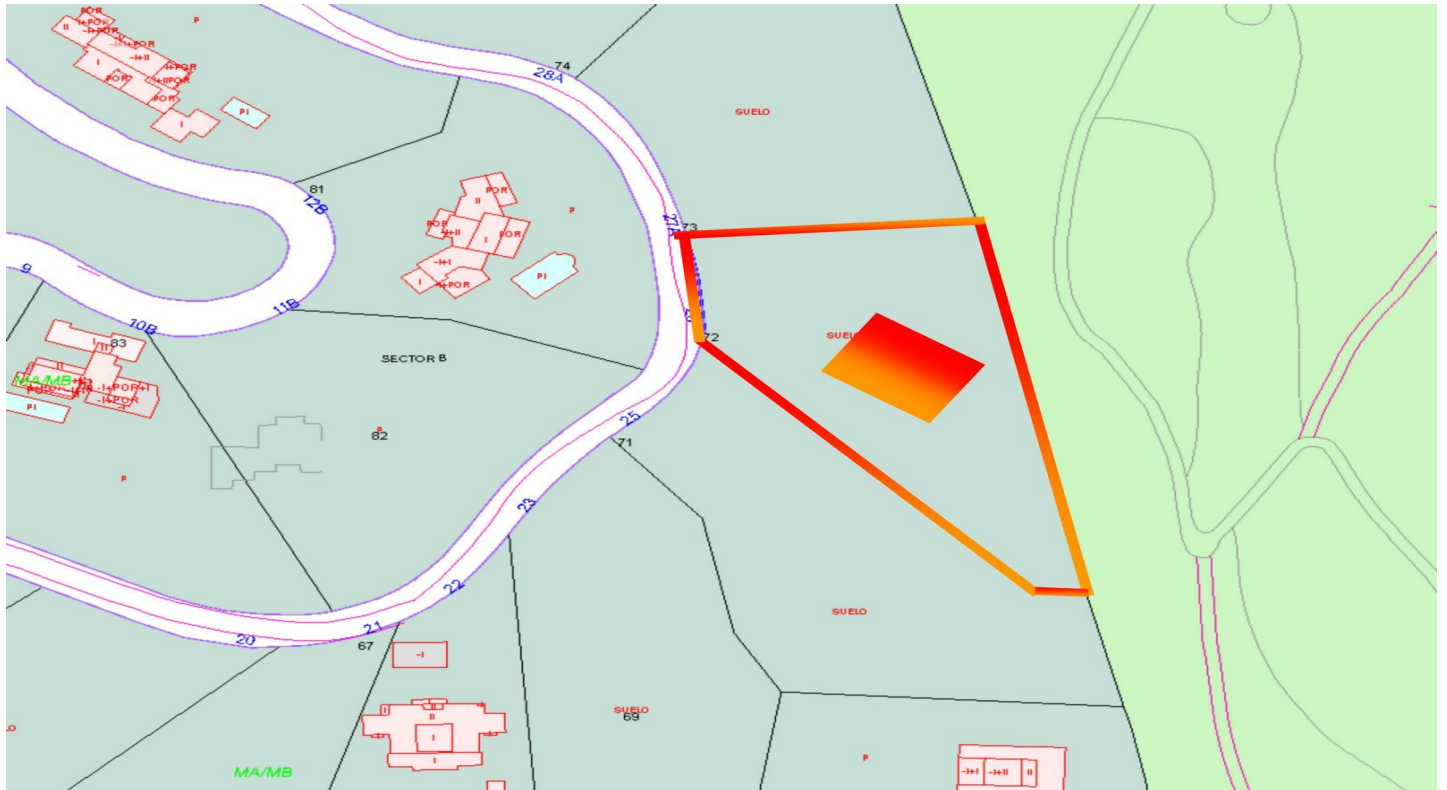

## Costa del Sol, Benahavís

Monte Mayor: Big plot with open views This plot is in the perfect setting to build a villa overlooking the green mountains of Benahavis and the lake in Monte Mayor. Monte Mayor is a gated urbanization, surrounded by green mountains, it is the ideal place to live as a family and get away from the hustle and bustle of the coast, but also only 15min by car from Puerto Banus and the village of Benahavis, the gastronomic jewel of the Costa del Sol

### Orientation

South West