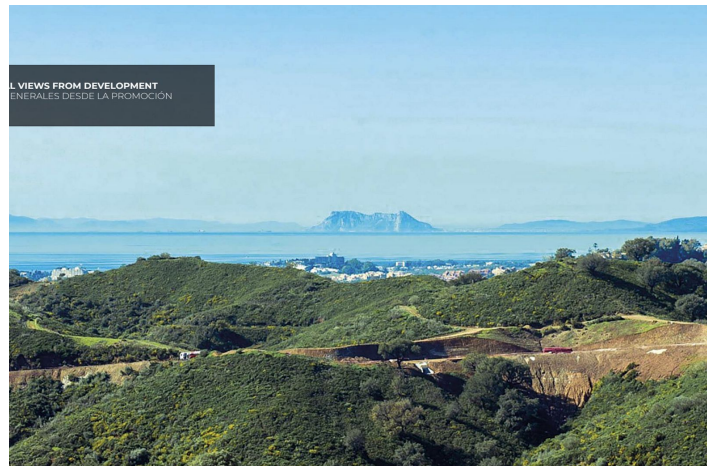

Residential Plot for sale in Benahavís, Benahavís

740,000 €

Reference: R4405132 Plot Size: 1,751m²

Costa del Sol, Benahavís

Super west facing plot within the area of El Real de la Quinta. This plot is flat and is ready for an architect to come and design a dream home.

Overlooking what will be the golf course of this luxurious new area in Benahavis, the villa that is built here will have stunning views and will be able to access incredible facilities.

Real de La Quinta Residential Country Club Resort® is an enchanting 200 hectare residential resort, seamlessly integrated into the idyllic foothills of the Sierra de las Nieves overlooking the majestic La Concha mountain, the picturesque Costa del Sol and bordering the UNESCO biosphere reserve. Fulfil your lifestyle dreams with the Real de La Quinta real estate project where nature coexists with the modern world.

**GREAT OPPORTUNITY TO OBTAIN A BUILDING PLOT IN THE MOST UP AND COMING LOCATION
BUILDING PLOT IN REAL DE LA QUINTA WITH GORGEOUS VIEWS AND WEST ORIENTATION.**

Features:

Orientation

West

Views

Sea

Mountain

Panoramic