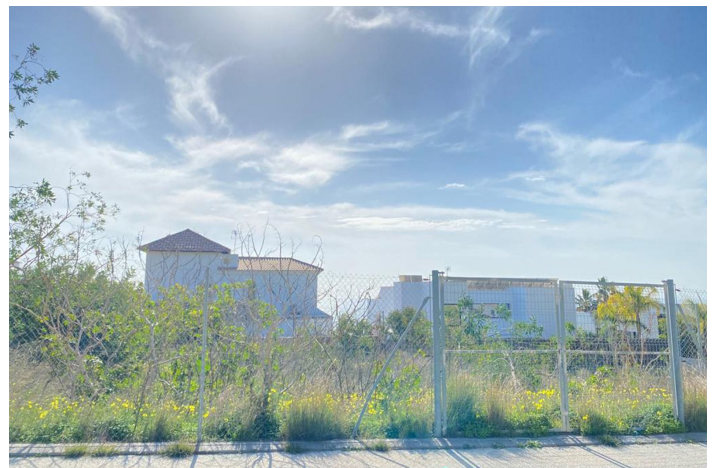

## Costa del Sol, Benalmádena

A beautiful flat residential plot in the highly sought-after location of Retamar, Benalmadena. Spanning 600m<sup>2</sup>, this plot boasts stunning sea views and is surrounded by prestigious homes. It is the perfect spot for building a house of up to 330m<sup>2</sup>, with a pre-approved project available upon request. Within a short drive, you can enjoy the beach, a supermarket, the charming town of Benalmadena, and a range of other amenities. Don't miss out on this incredible opportunity!

**Features:**

**Orientation**

South

**Views**

Sea

Urban