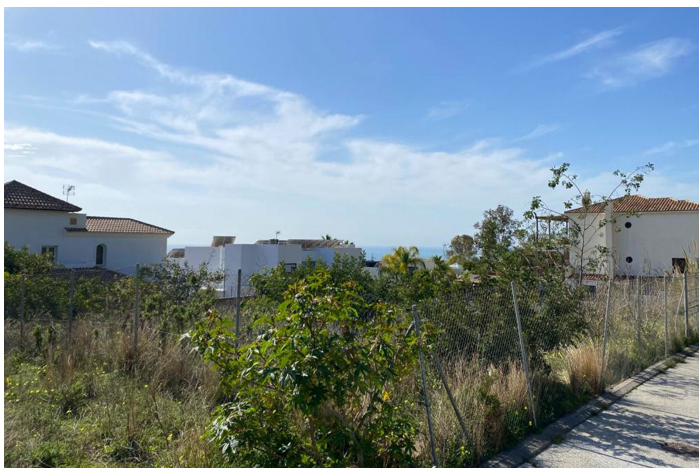

# Residential Plot for sale in Benalmádena, Benalmádena

**350,000 €**

Reference: R4251805 Plot Size: 606m<sup>2</sup> Build Size: 330m<sup>2</sup>

## Costa del Sol, Benalmádena

A beautiful flat residential plot in the highly sought-after location of Retamar, Benalmadena. Spanning 600m<sup>2</sup>, this plot boasts stunning sea views and is surrounded by prestigious homes. It is the perfect spot for building a house of up to 330m<sup>2</sup>, with a pre-approved project available upon request. Within a short drive, you can enjoy the beach, a supermarket, the charming town of Benalmadena, and a range of other amenities. Don't miss out on this incredible opportunity!

**Features:**

**Orientation**

South

**Views**

Sea

Urban