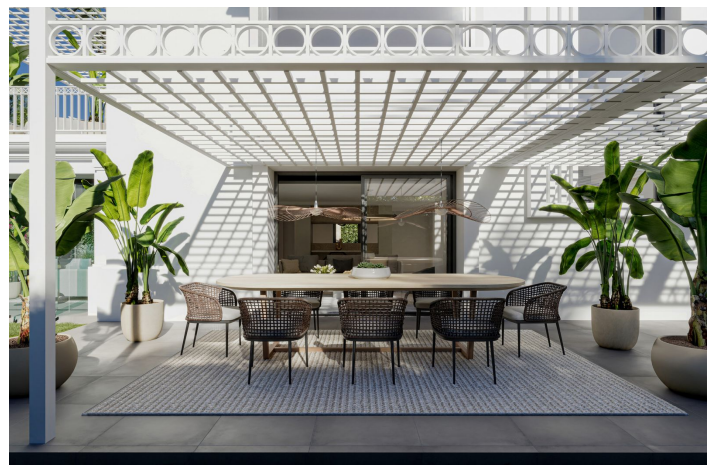

Detached Villa for sale in Nueva Andalucía, Marbella

2,750,000 €

Reference: R4424128 Bedrooms: 4 Plot Size: 1,121m² Build Size: 330m²

Costa del Sol, Nueva Andalucía

Discover Villa Leones, a beautifully reformed property nestled in the prestigious area of Nueva Andalucía. Located just a short 5-minute drive from the highly sought-after amenities of Puerto Banús and the surrounding area, this villa offers a unique combination of modern luxury living and the warmth of a true home.

Entrance Level

As you enter Villa Leones, you are greeted by an inviting, open-concept design. To your left, a spacious kitchen and dining area beckon, while to your right, a generous lounge space awaits. Both areas seamlessly flow out to the terraces and expansive garden, providing stunning views of the surrounding area.

First Floor

Upstairs, Villa Leones offers three additional bedrooms, each complete with its own ensuite bathroom. The master bedroom suite boasts a large terrace where you can relax and soak in breathtaking sea views, offering a tranquil retreat after a day of exploring the wonders of Nueva Andalucía.